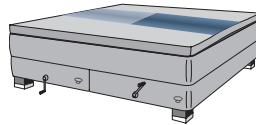

#### SWEDISH STEEL SPRINGS

At the heart of The DUX 818 are Swedish steel springs – nearly 4 times as many as an ordinary bed. More springs provide better contouring for your body, reducing pressure points which can help improve circulation.

#### ADJUSTABLE LUMBAR SUPPORT

To crank it up a notch, The DUX 818 provides adjustable lumbar support on each side of the bed.