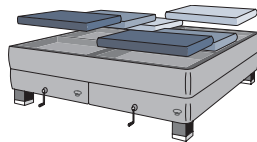

## The DUX 818

**THE ULTIMATE IN LUXURY AND COMFORT**

The DUX 818 offers the ultimate sleep experience. It features thousands of interlocking springs that hold your body in supportive sleep posture. It also showcases DUXIANA's technological innovations, including the Pascal Personal Comfort Zone System, and its independently adjustable lumbar support. It is handcrafted from the finest materials, and is presented in its own storage bag. A handheld fire extinguisher is held in the new safety compartment. Predrilled holes with grommets make headboard attachment easy. The DUX 818 comes with our Xupport Top Pad, as well as a choice of bed legs in various styles and finishes.

#### SWEDISH STEEL SPRINGS

At the heart of The DUX 818 are Swedish steel springs – nearly 4 times as many as an ordinary bed. More springs provide better contouring for your body, reducing pressure points which can help improve circulation.